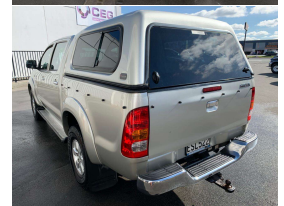

# 2008 Toyota Hilux 3.0TD 4WD SR5 DC 4A

### Body

4 door, Ute

### Engine

2982 cc